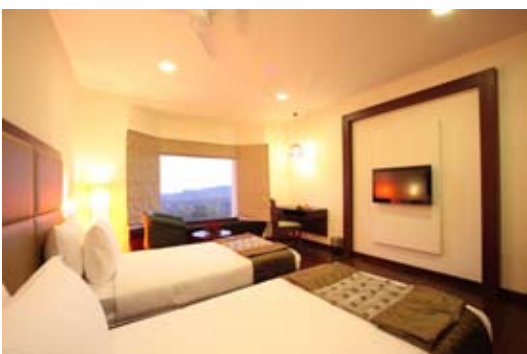

Full-service Resort:

- 177-keys with a choice of superior rooms, junior suites, deluxe suites and luxury suites
- The Fern, is a multi-cuisine restaurant serving local delicacies of the Nilgiri Tribe to delicious Continental cuisine
- Subuthi Spa offers a wide range of therapies
- Fun-filled Holiday Activities - open play area, magic studio, bonfire, evening entertainment and theme nights
- Internet cafe, gift shop and grocery store
- Travel desk to cater to all travel needs

Dimensions: 52 ft x 36 ft

Seating Capacity

Theatre Style: 175 guests

U-shape: 60 guests

Boardroom: 50 guests

Cocktail: 90 guests

Banquet: 70 guests

Second Conference Hall