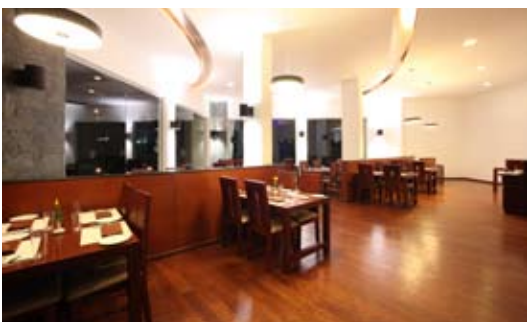

Full-service Resort:

- 177-keys with a choice of superior rooms, junior suites, deluxe suites and luxury suites
- The Fern, is a multi-cuisine restaurant serving local delicacies of the Nilgiri Tribe to delicious Continental cuisine
- Subuthi Spa offers a wide range of therapies
- Fun-filled Holiday Activities - open play area, magic studio, bonfire, evening entertainment and theme nights
- Internet cafe, gift shop and grocery store
- Travel desk to cater to all travel needs

Main Conference Hall

Dimensions: 87 ft x 47 ft

Seating Capacity

Theatre Style: 600 guests

U-shape: 100 guests

Boardroom: 85 guests

Cocktail: 600 guests

Banquet: 320 guests

Dimensions: 52 ft x 36 ft

Seating Capacity

Theatre Style: 175 guests

U-shape: 60 guests

Boardroom: 50 guests

Cocktail: 90 guests

Banquet: 70 guests

Second Conference Hall